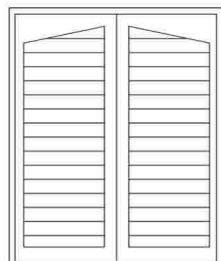

Gothenburg

Stockholm